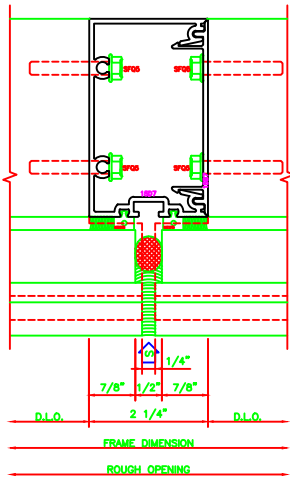

420 S.S.G. JAMB
5500 8"

624 S.S.G. VERT.
5500 8"

625 S.S.G. EXP. VERT.
5500 6"

421 S.S.G. JAMB
5500 8"

100 O.G. HEAD
SERIES: 5500 8"

NOTE:
MAXIMUM REACTION FOR
55500 SCREW SPLINE SYSTEM IS
1600# ● INTERMEDIATE, 500 # ●
JAMBS. FOR HIGHER LOADS USE
MULLION 1\"/>

500 O.G. HORZ.
5500 6"

200 O.G. HORZ.
5500 6"

NOTE:
MAXIMUM REACTION FOR
55500 SCREW SPLINE SYSTEM IS
1600# ● INTERMEDIATE, 500 # ●
JAMBS. FOR HIGHER LOADS USE
MULLION 1\"/>