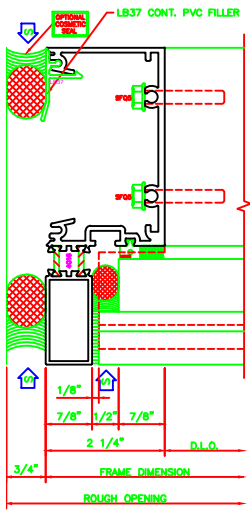

420 S.S.G. JAMB
5500 8"

624 S.S.G. VERT.
5500 8"

625 S.S.G. EXP. VERT.
5500 6"

421 S.S.G. JAMB
5500 8"

100 O.G. HEAD
SERIES: 5500 8"

NOTE:
MAXIMUM REACTION FOR
55500 SCREW SPLINE SYSTEM IS
1600# ● INTERMEDIATE, 500 # ●
JAMBS. FOR HIGHER LOADS USE
MULLION 1\"/>

500 O.G. HORZ.
5500 6"

200 O.G. HORZ.
5500 6"

NOTE:
MAXIMUM REACTION FOR
55500 SCREW SPLINE SYSTEM IS
1600# ● INTERMEDIATE, 500 # ●
JAMBS. FOR HIGHER LOADS USE
MULLION 1\"/>