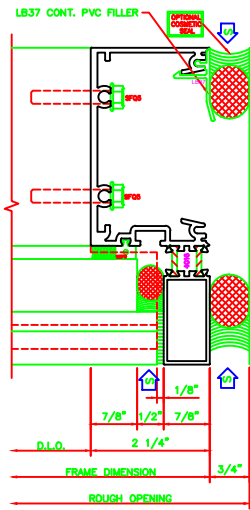

420 S.S.G. JAMB
5500 8"

624 S.S.G. VERT.
5500 8"

625 S.S.G. EXP. VERT.
5500 6"

421 S.S.G. JAMB
5500 8"

100 O.G. HEAD
SERIES: 5500 8"

NOTE:
MAXIMUM REACTION FOR
55500 SCREW SPLINE SYSTEM IS
1600# ● INTERMEDIATE, 500 # ●
JAMBS. FOR HIGHER LOADS USE
MULLION 1\"/>

500 O.G. HORZ.
5500 6"

200 O.G. HORZ.
5500 6"

NOTE:
MAXIMUM REACTION FOR
55500 SCREW SPLINE SYSTEM IS
1600# ● INTERMEDIATE, 500 # ●
JAMBS. FOR HIGHER LOADS USE
MULLION 1\"/>