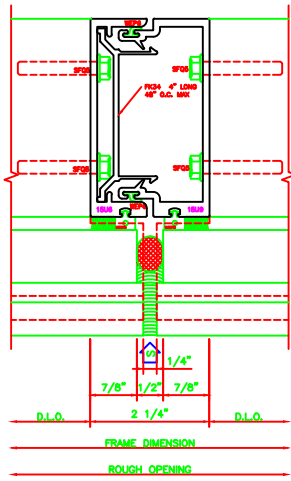

420 S.S.G. JAMB
5500 8"

624 S.S.G. VERT.
5500 8"

625 S.S.G. EXP. VERT.
5500 6"

421 S.S.G. JAMB
5500 8"

100 O.G. HEAD
SERIES: 5500 8"

NOTE:
MAXIMUM REACTION FOR
55500 SCREW SPLINE SYSTEM IS
1600# ● INTERMEDIATE, 500 # ●
JAMBS. FOR HIGHER LOADS USE
MULLION 1\"/>

500 O.G. HORZ.
5500 6"

200 O.G. HORZ.
5500 6"

NOTE:
MAXIMUM REACTION FOR
55500 SCREW SPLINE SYSTEM IS
1600# ● INTERMEDIATE, 500 # ●
JAMBS. FOR HIGHER LOADS USE
MULLION 1\"/>