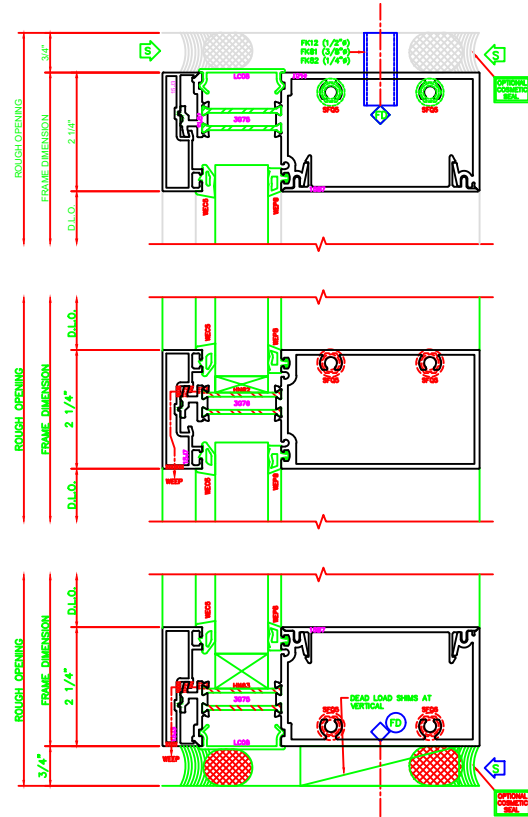

420 S.S.G. JAMB
5500 8"

624 S.S.G. VERT.
5500 8"

625 S.S.G. EXP. VERT.
5500 6"

421 S.S.G. JAMB
5500 8"

100 O.G. HEAD
SERIES: 5500 8"

NOTE:
MAXIMUM REACTION FOR
55500 SCREW SPLINE SYSTEM IS
1600# ● INTERMEDIATE, 500 # ●
JAMBS. FOR HIGHER LOADS USE
MULLION 1\"/>

500 O.G. HORZ.
5500 6"

200 O.G. HORZ.
5500 6"

NOTE:
MAXIMUM REACTION FOR
55500 SCREW SPLINE SYSTEM IS
1600# ● INTERMEDIATE, 500 # ●
JAMBS. FOR HIGHER LOADS USE
MULLION 1\"/>